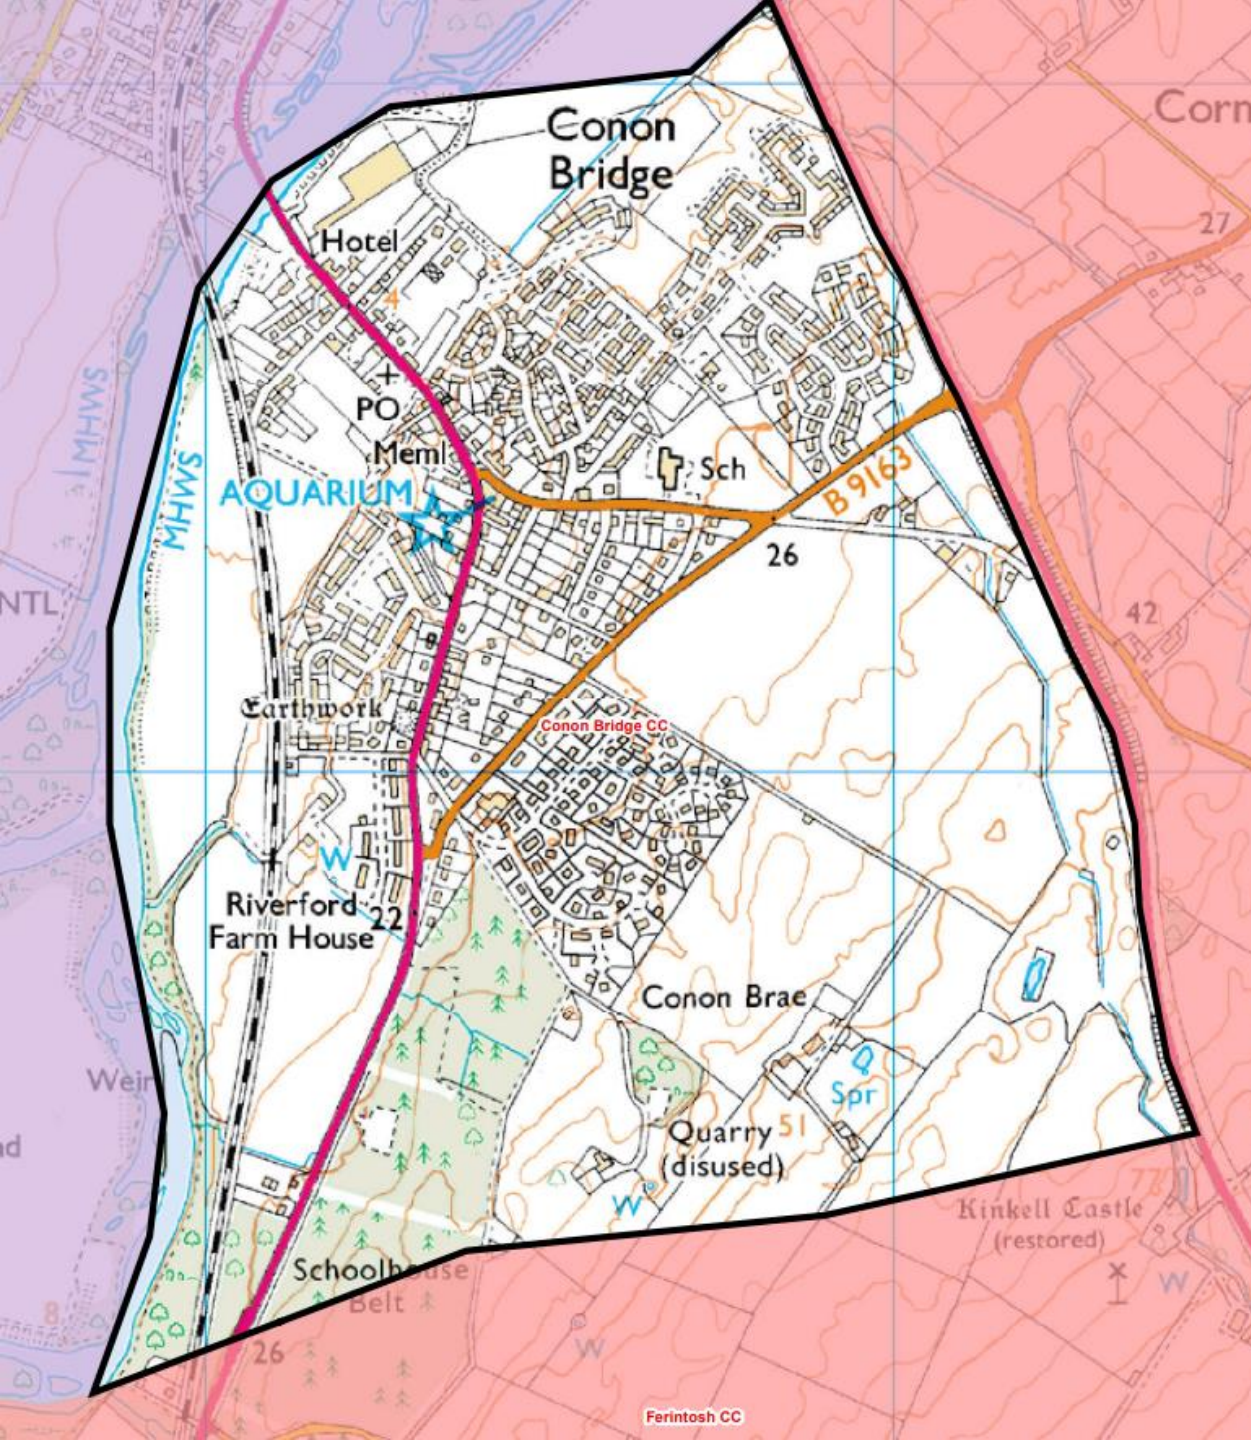

Conon Bridge Community Council area

Full Register – 1,706

Edited Register – 704

Only the Edited Register can be used
for Community Consultations

THC Property data base based on PPD CS08D

Contains 1054 records