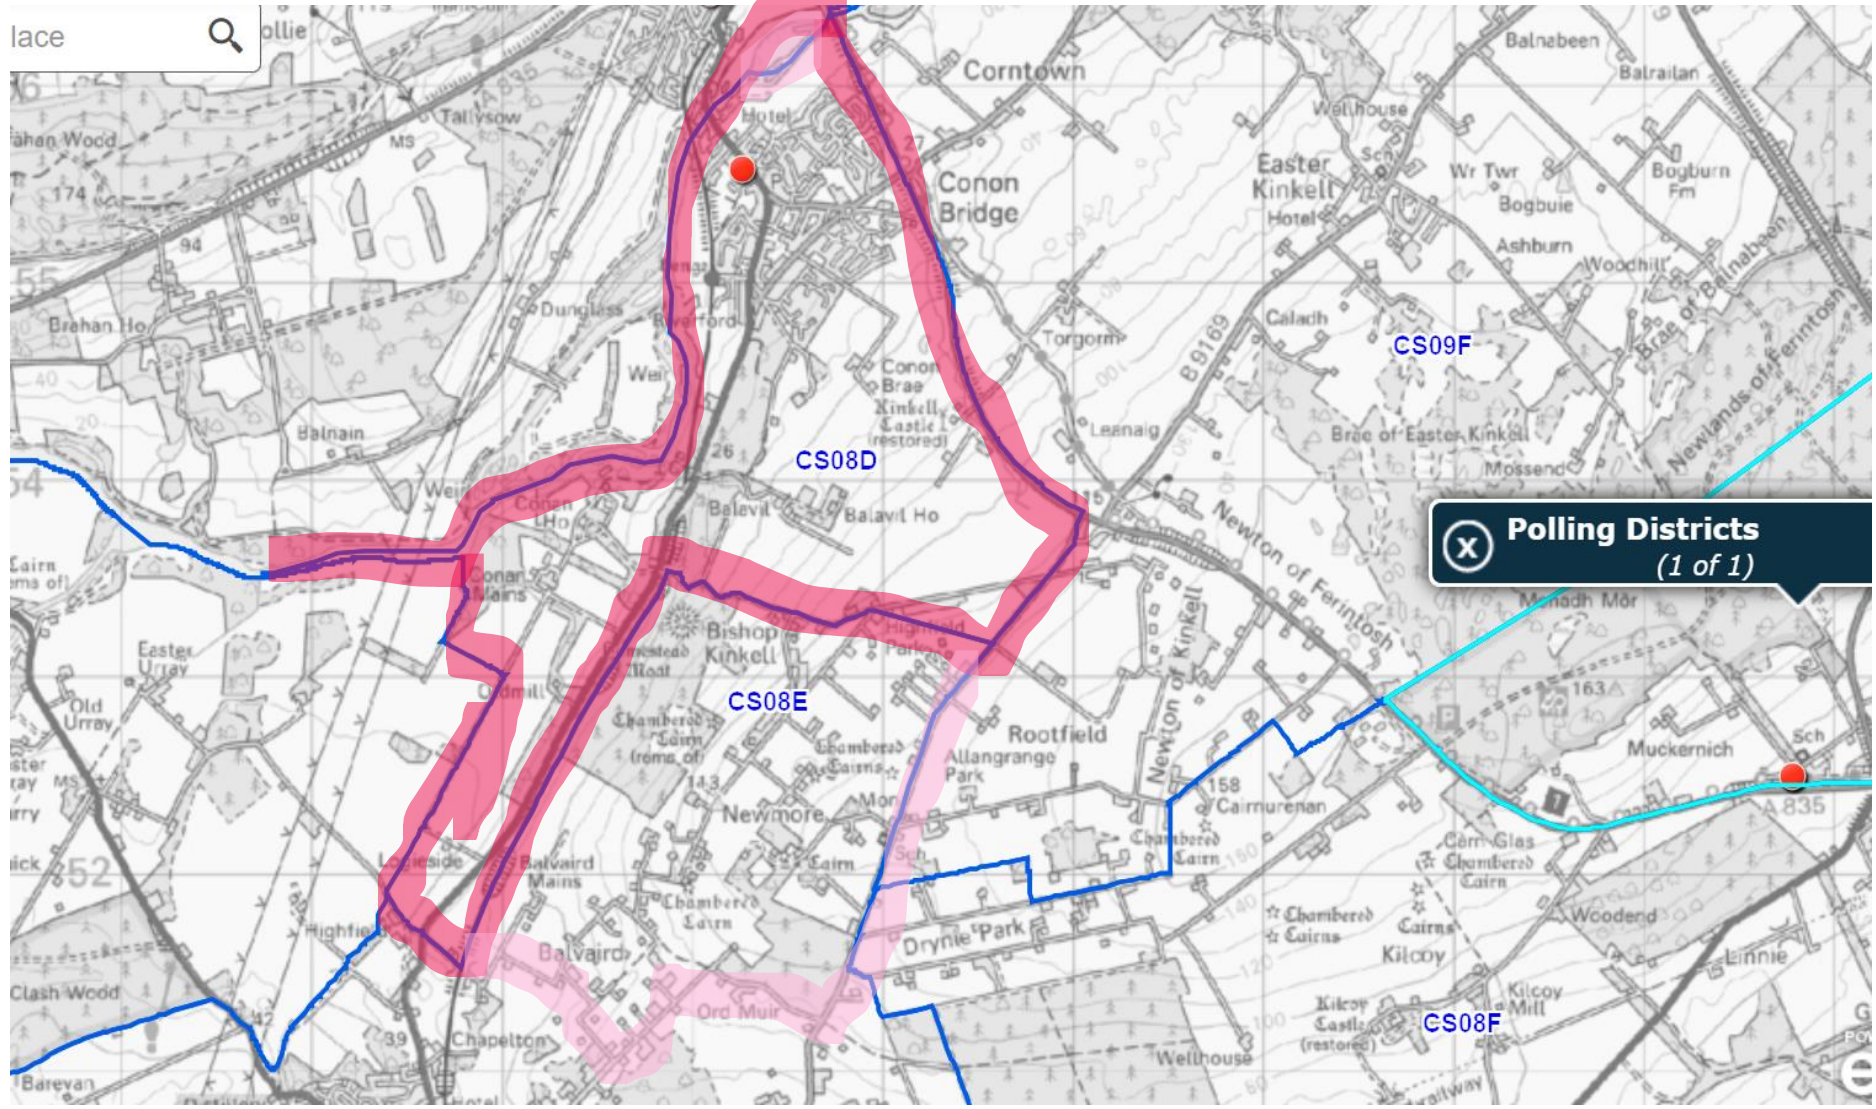

Conon Bridge Community Council area

Full Register – 1,706

Edited Register – 704

Only the Edited Register can be used
for Community Consultations

THC Property data base based on PPD CS08D

Contains 1054 records